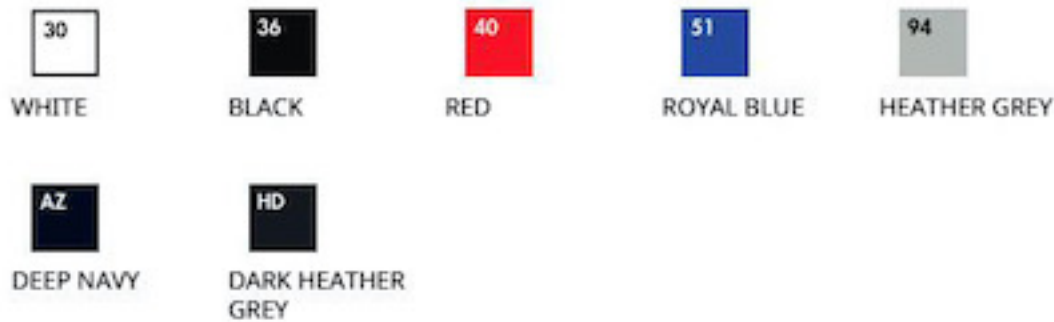

KIDS VALUEWEIGHT LONG SLEEVE T

Kids - 61-007-0

F59

MENS LADIES KIDS

- 100% cotton*
 - *Heather Grey 97% cotton, 3% polyester
 - *Dark Heather Grey 50% cotton, 50% polyester

- White - 160gm/m²
- Colour - 165gm/m²

3-4,5-6,7-8,9-11,12-13,14-15

72

- Crew neck with cotton/Lycra® rib
- Self-fabric back neck tape
- Cotton/Lycra® rib cuff
- Fine knit gauge for enhanced printability

Care Instructions

Colourways:

| Sizes | Width* | Length** |
|-------|--------|----------|
| 3-4 | 38 | 45 |
| 5-6 | 40.5 | 50 |
| 7-8 | 43 | 55 |
| 9-11 | 46 | 60 |
| 12-13 | 48.5 | 65 |
| 14-15 | 53.5 | 72 |
| Tol | 2.5 | 2.5 |